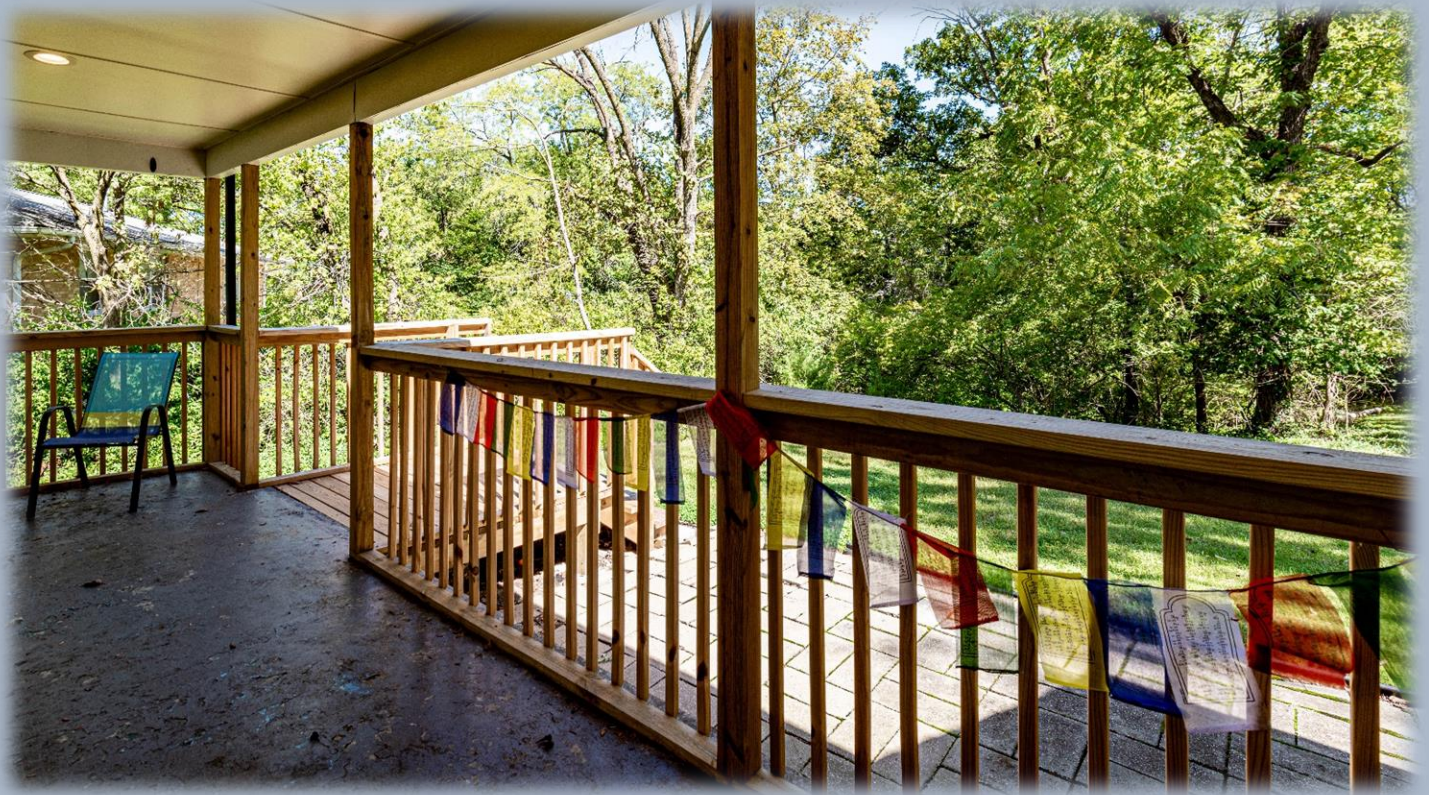

**1701 CLIFF DRIVE**

**Welcome to Pride in Property, LLC**

Studio - 1 - 2 Bedroom Apts/Duplexes      3 - 4 - 5 Bedroom Houses

**The District    Benton-Stephens    East Campus**

All near Downtown Columbia, MO and MU Campus in highly desired areas